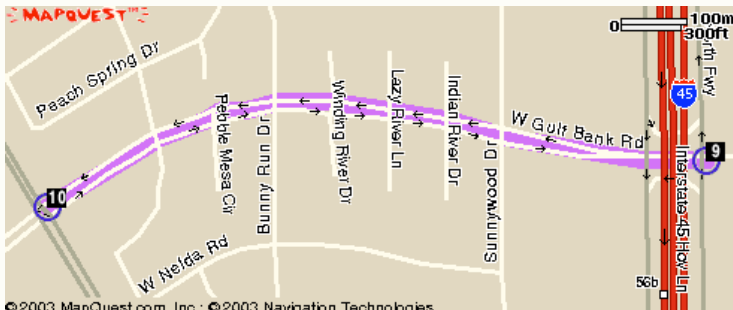

Maneuvers	Distance	Maps
1: Start out going South on CALHOUN RD toward UNIVERSITY DR.	0.0 miles	<a href="#">Map</a>
2: Turn LEFT onto UNIVERSITY DR.	0.3 miles	<a href="#">Map</a>
3: Turn LEFT onto TX-5 SPUR N.	0.1 miles	<a href="#">Map</a>
4: Turn SLIGHT LEFT to take the ramp toward I-45 N.	0.1 miles	<a href="#">Map</a>
5: Merge onto TX-5 SPUR N.	0.4 miles	<a href="#">Map</a>
6: Merge onto I-45 N/US-75 N via the exit- on the left- toward DALLAS.	12.6 miles	<a href="#">Map</a>
7: Take the exit- exit number 57A- toward GULF BANK RD.	0.1 miles	<a href="#">Map</a>
8: Stay straight to go onto NORTH FRWY.	0.3 miles	<a href="#">Map</a>
9: Turn LEFT onto W GULF BANK RD.	0.6 miles	<a href="#">Hide</a>

10: Turn RIGHT onto VETERANS MEMORIAL BLVD/STUEBNER AIRLINE RD. Continue to follow STUEBNER AIRLINE RD. 2.1 miles [Hide](#)

11: Turn RIGHT onto WEST RD. 0.4 miles [Hide](#)