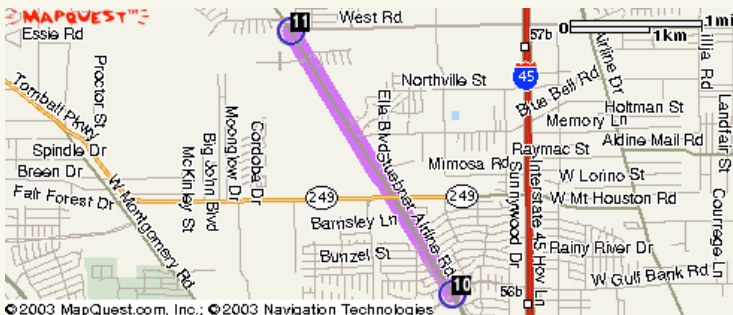

### Driving Directions

[Print](#) | [E-Mail](#) | [Download to PDA](#) | [Reverse](#) | [New Directions](#)

**START** 4800 Calhoun Rd, Houston, TX 77004-2610 US - [Hotels](#) - [Flights](#)

**END** 707 West Rd, Houston, TX 77038-2505 US - [Hotels](#) - [Flights](#)

Maneuvers	Distance	Maps
1: Start out going South on CALHOUN RD toward UNIVERSITY DR.	0.0 miles	<a href="#">Map</a>
2: Turn LEFT onto UNIVERSITY DR.	0.3 miles	<a href="#">Map</a>
3: Turn LEFT onto TX-5 SPUR N.	0.1 miles	<a href="#">Map</a>
4: Turn SLIGHT LEFT to take the ramp toward I-45 N.	0.1 miles	<a href="#">Map</a>
5: Merge onto TX-5 SPUR N.	0.4 miles	<a href="#">Map</a>
6: Merge onto I-45 N/US-75 N via the exit- on the left- toward DALLAS.	12.6 miles	<a href="#">Map</a>
7: Take the exit- exit number 57A- toward GULF BANK RD.	0.1 miles	<a href="#">Map</a>
8: Stay straight to go onto NORTH FRWY.	0.3 miles	<a href="#">Map</a>
9: Turn LEFT onto W GULF BANK RD.	0.6 miles	<a href="#">Hide</a>

10: Turn RIGHT onto VETERANS MEMORIAL BLVD/STUEBNER AIRLINE RD. Continue to follow STUEBNER AIRLINE RD. 2.1 miles [Hide](#)

11: Turn RIGHT onto WEST RD. 0.4 miles [Hide](#)