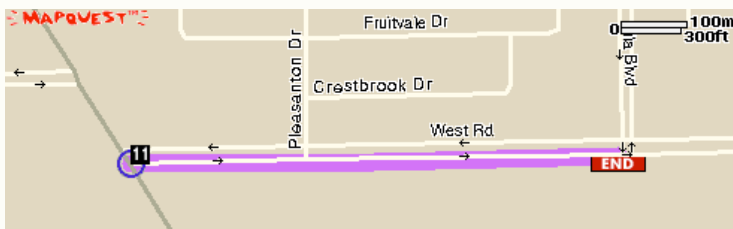

Show Offers:

Hotels

Crowne Plaza Houston

Online Specials & Low Rates! No Booking Fee. Reserve a Room Today
www.crowneplaza.com

Cheap Hotel Deals

Search 1000's of Hotels on ORBITZ. Great Rooms for Less. Book Online!
www.ORBIZ.com

Houston Texas Hotels

Find a Lower Rate, We'll Beat It! Low Internet Hotel Rates Guaranteed
www.dealsonhotels.com

Hotel Rooms - Expedia

Huge Savings at Great Hotels. Find a Low Rate Now!
www.expedia.com

Discount Hotel Rooms

Huge Savings with Priceline! Save up to 40% over leading sites.
www.priceline.com

[About these results](#)